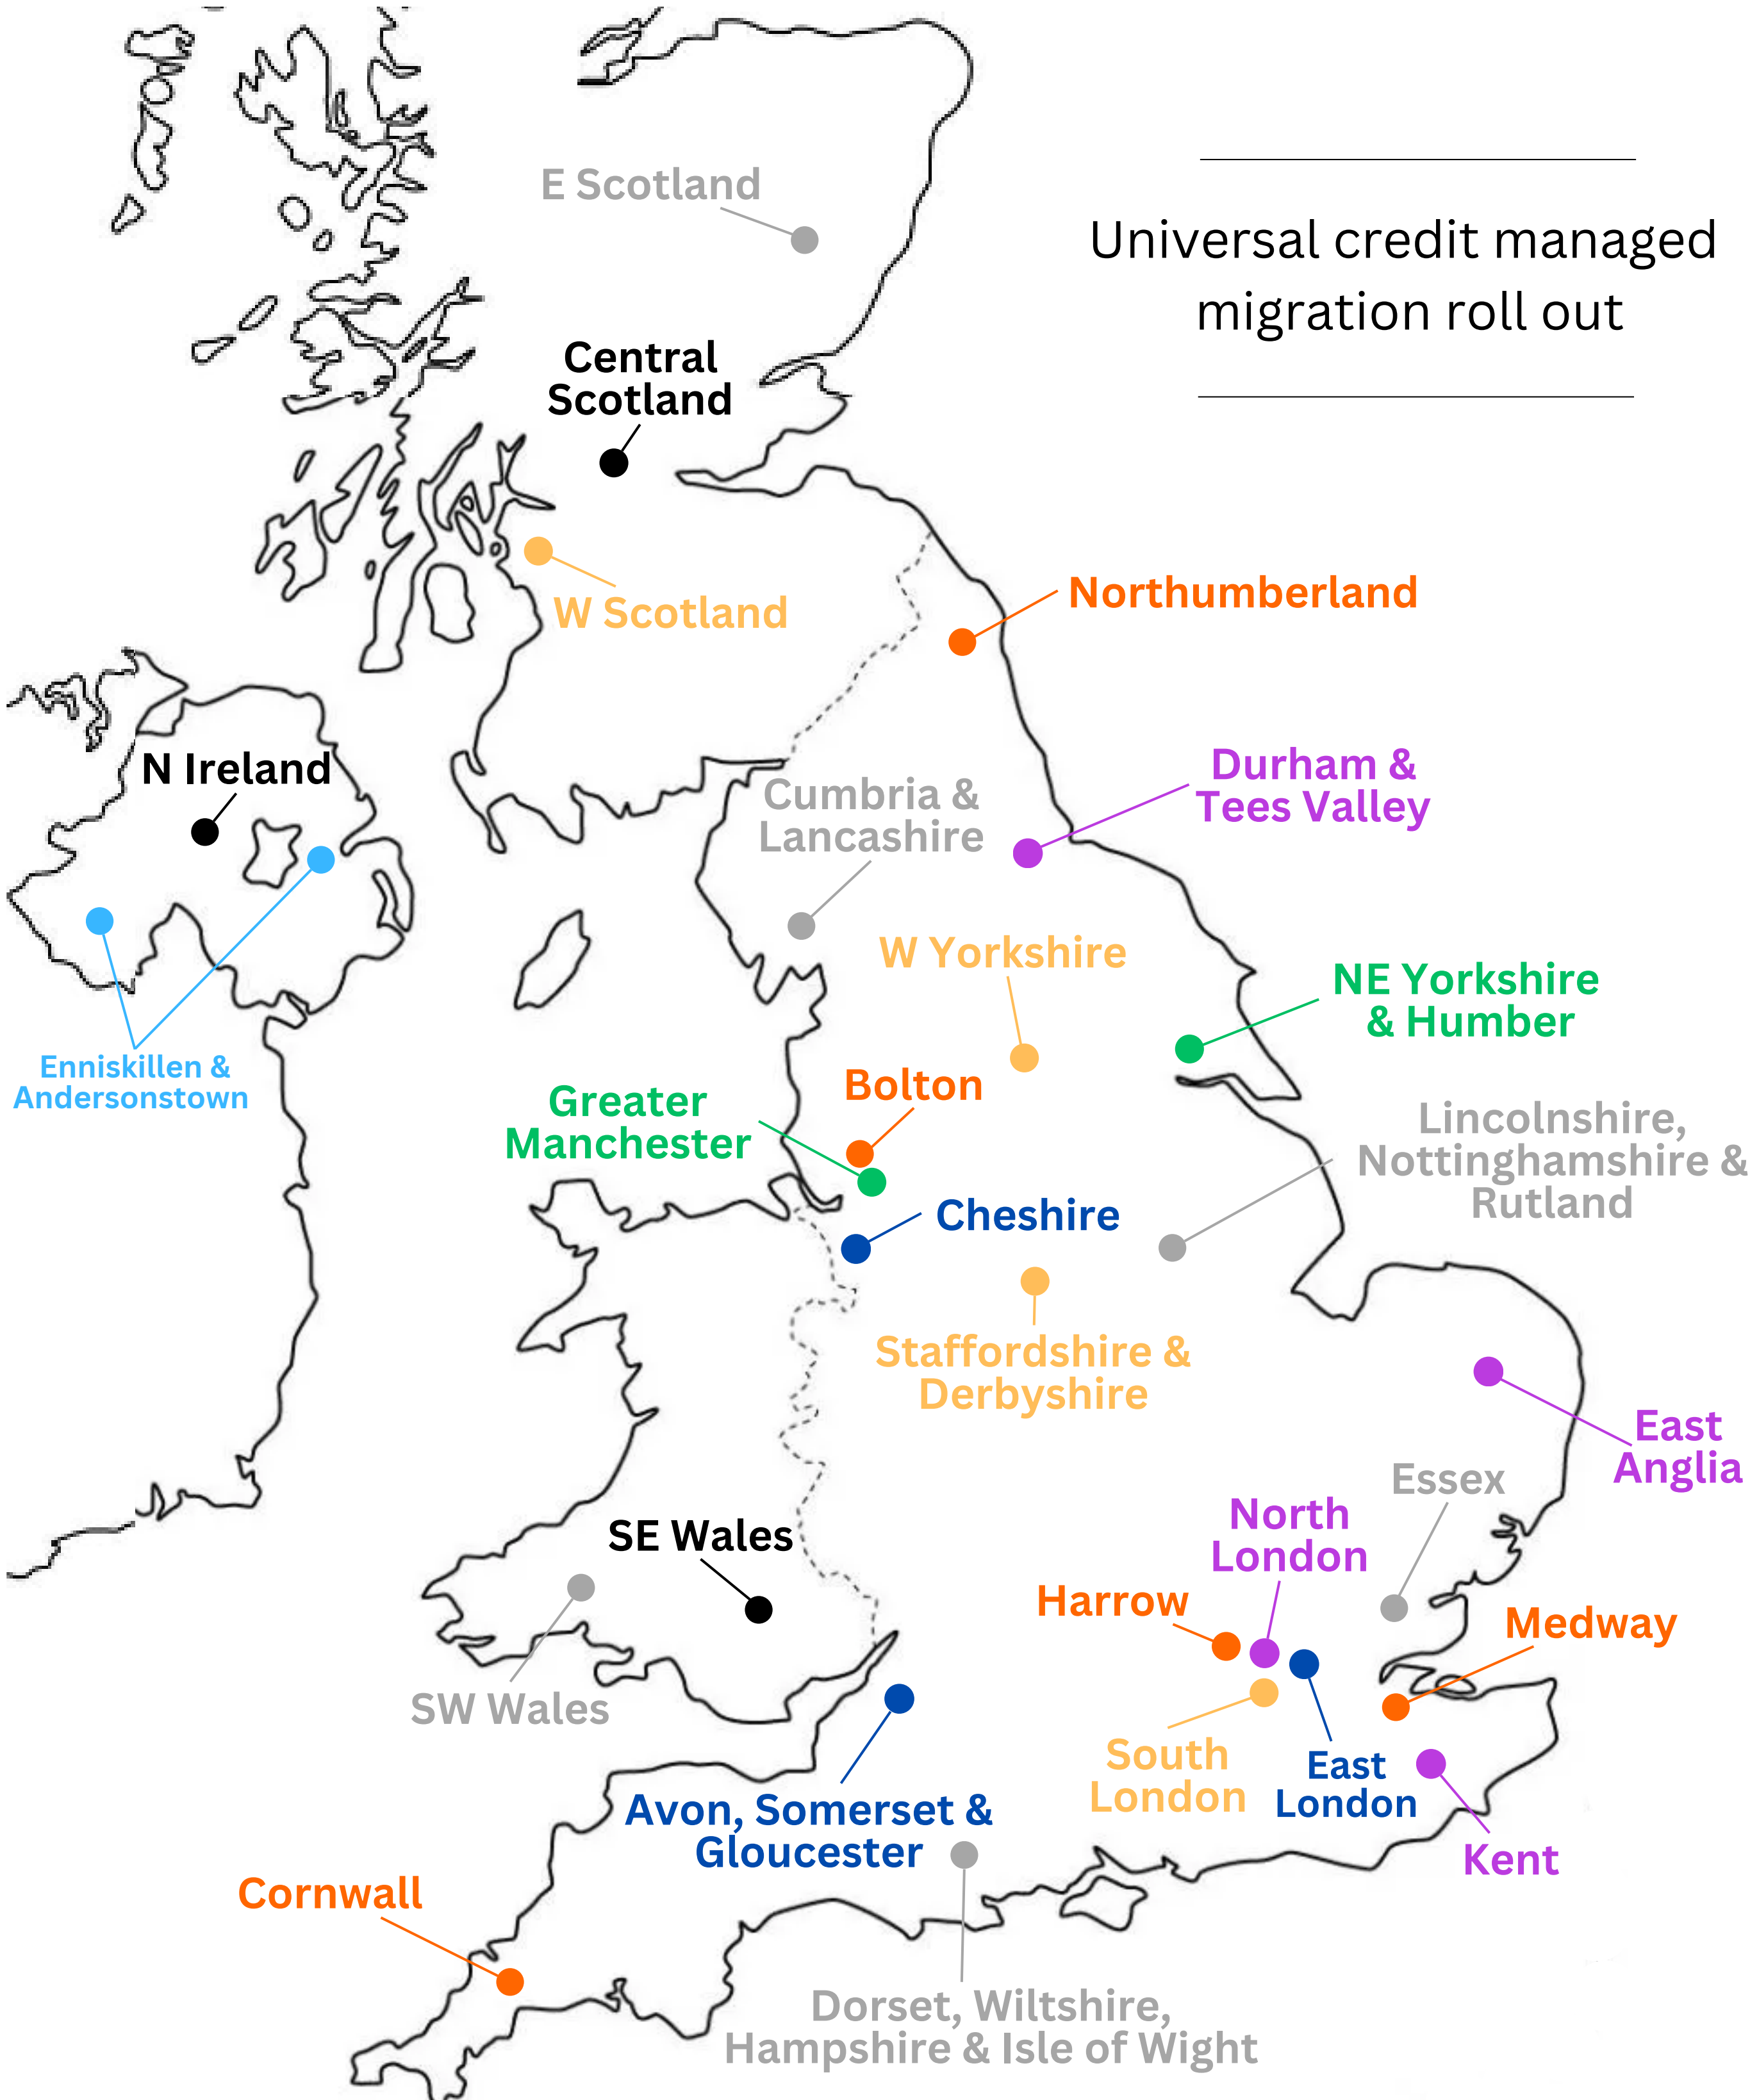

Universal credit managed migration roll out

- GB Discovery
- April 2023
- August 2023
- NI Discovery
- June 2023
- Sept 2023
- July 2023
- Oct 2023